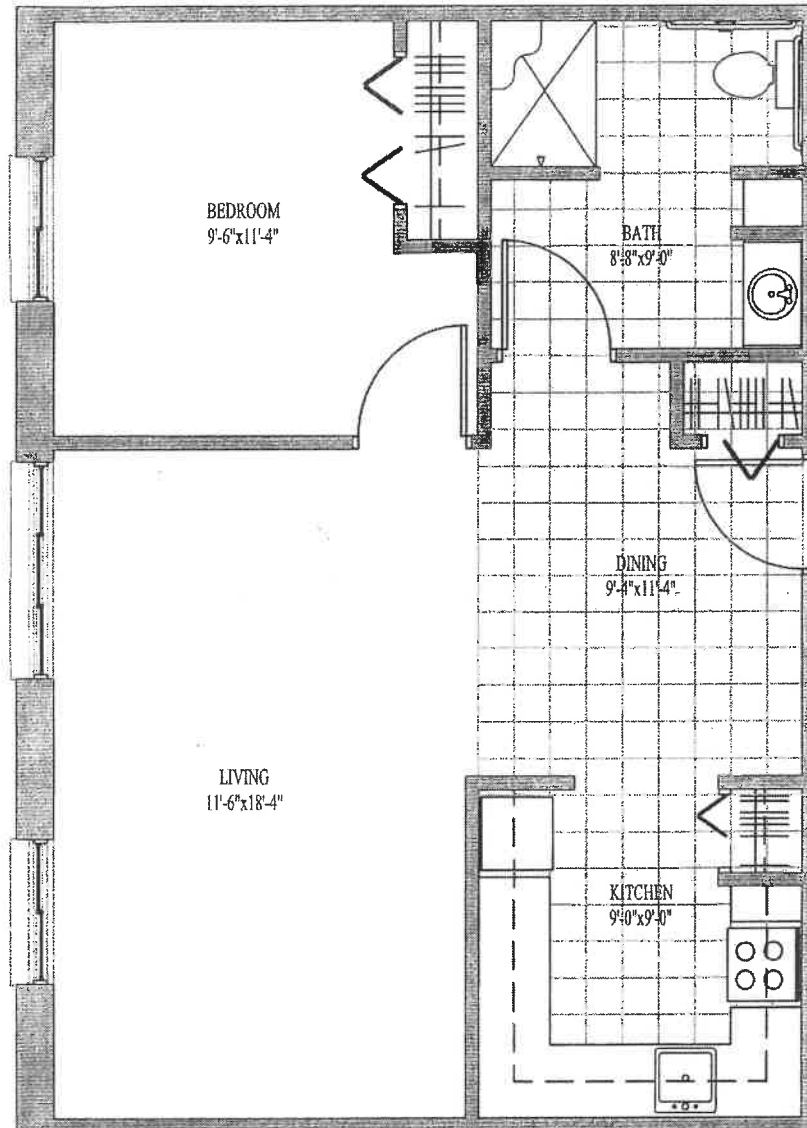

1 BEDROOM STUDIO

JERSEY RIDGE PLACE
DAVENPORT, IOWA
SCALE: 1/4"=1'-0"

2 BEDROOM STUDIO

JERSEY RIDGE PLACE

DAVENPORT, IOWA

SCALE: 1/4"=1'-0"

1 BEDROOM

ASSISTED LIVING
JERSEY RIDGE PLACE
DAVENPORT, IOWA
SCALE: 1/4"=1'-0"

1 BEDROOM DELUXE

JERSEY RIDGE PLACE
DAVENPORT, IOWA
SCALE: 1/4"=1'-0"

ROOM 101

1 BEDROOM DELUXE

CREATIVE RESOURCES, INC. - NEW ASSISTED LIVING FACILITY

JERSEY RIDGE PLACE

DAVENPORT, IOWA

SCALE: 1/4"=1'-0"

1 BEDROOM DELUXE

ASSISTED LIVING
JERSEY RIDGE PLACE
DAVENPORT, IOWA
SCALE: 1/4"=1'-0"

2 BEDROOM

625 sq. ft.