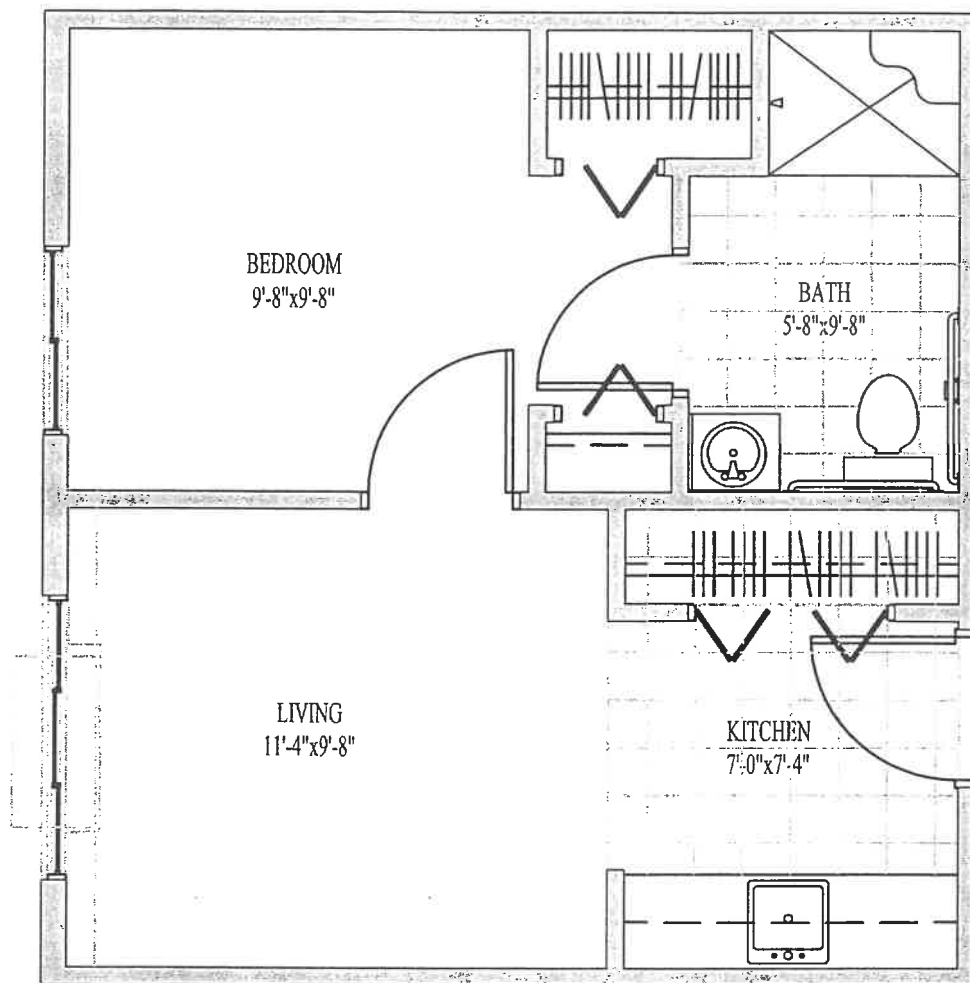

1 BEDROOM STUDIO

225 sq. ft.

2 BEDROOM STUDIO

324 sq. ft.

1 BEDROOM

CREATIVE RESOURCES, INC. - NEW ASSISTED LIVING FACILITY

JERSEY RIDGE PLACE

DAVENPORT, IOWA

SCALE: 1/4"=1'-0"

OPN
ARCHITECTS
INCORPORATED

1 BEDROOM DELUXE

625 sq. ft.

2 BEDROOM

625 sq. ft.