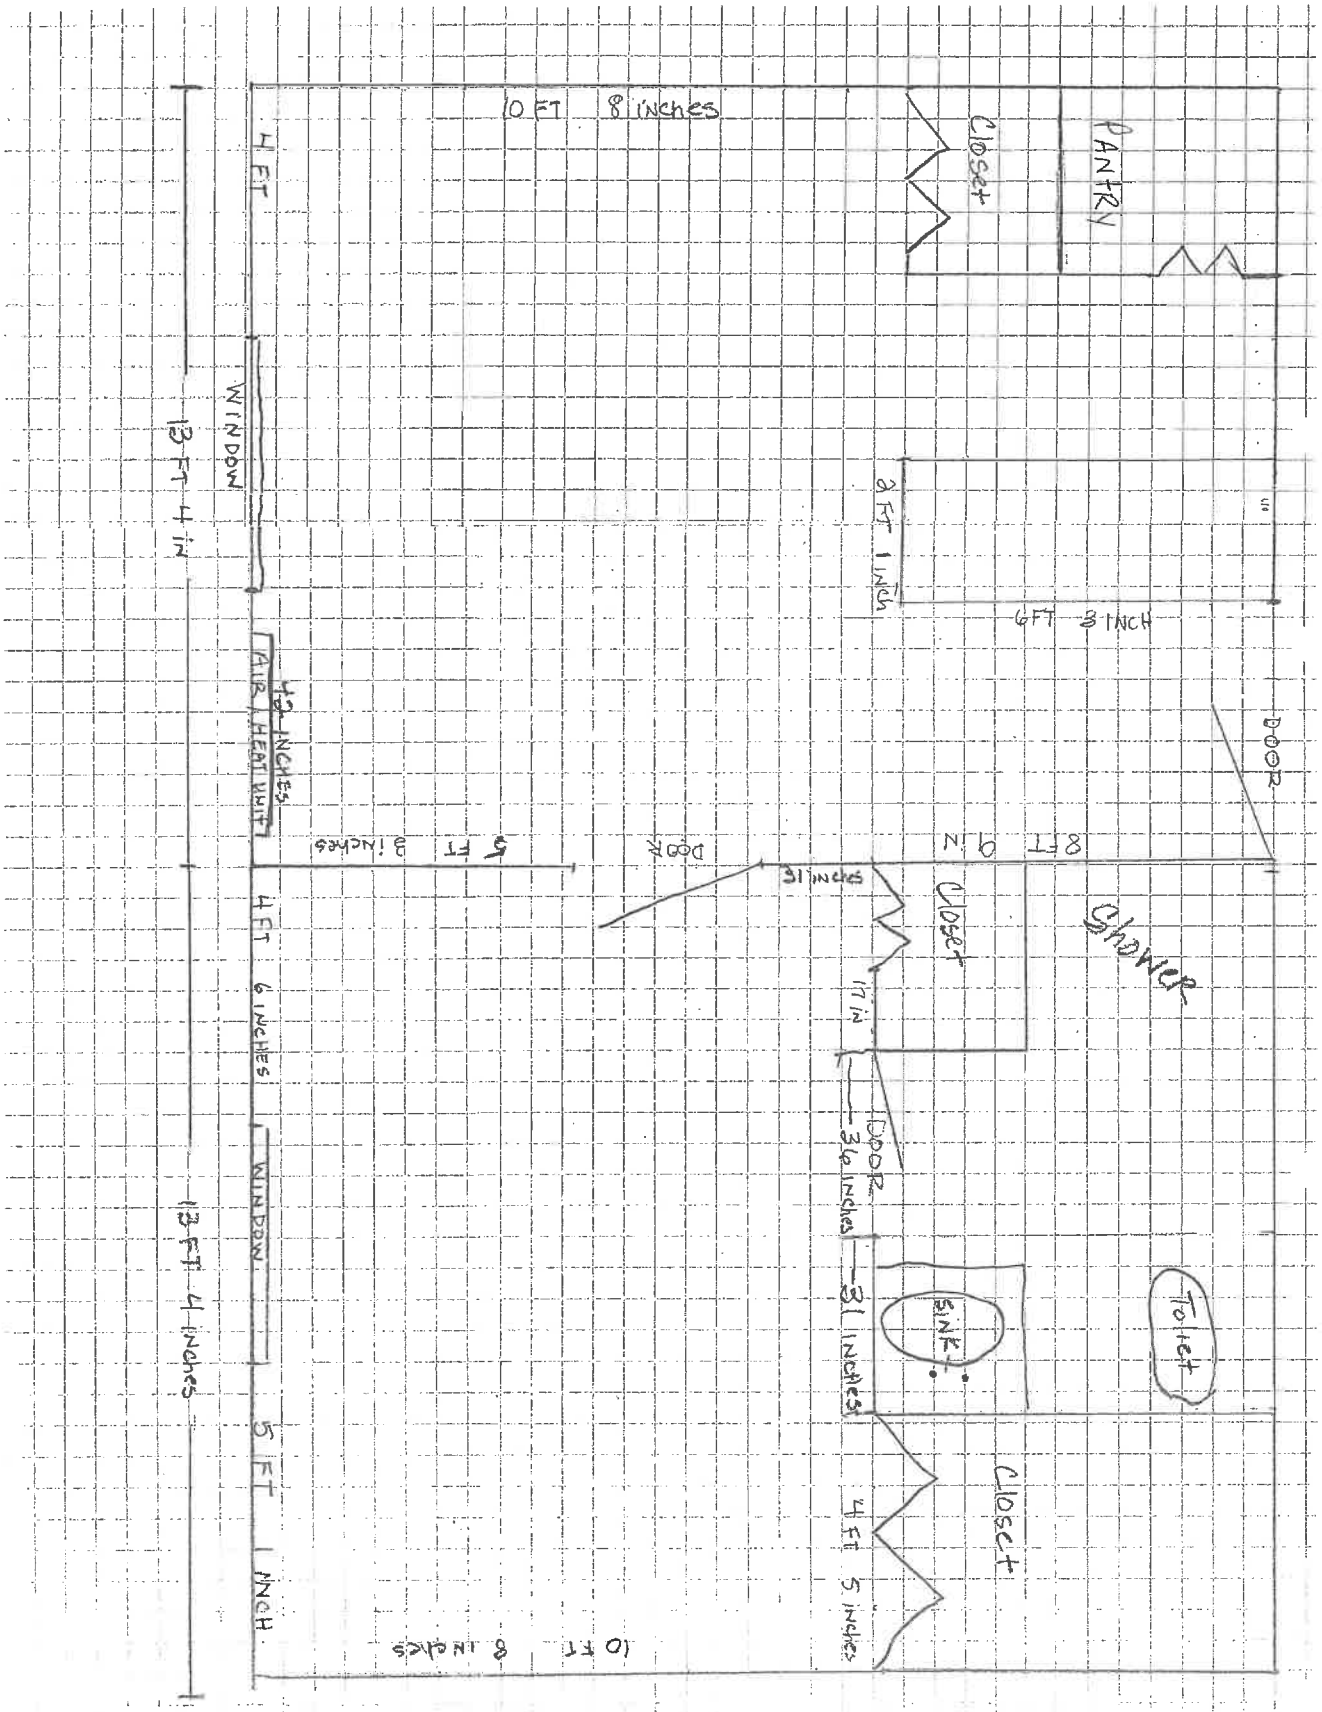

1 BEDROOM STUDIO

JERSEY RIDGE PLACE
DAVENPORT, IOWA
SCALE: 1/4"=1'-0"

2 BEDROOM STUDIO

JERSEY RIDGE PLACE

DAVENPORT, IOWA

SCALE: 1/4"=1'-0"

1 BEDROOM

ASSISTED LIVING
JERSEY RIDGE PLACE
DAVENPORT, IOWA
SCALE: 1/4"=1'-0"

1 BEDROOM DELUXE

JERSEY RIDGE PLACE
DAVENPORT, IOWA
SCALE: 1/4"=1'-0"

ROOM 101

1 BEDROOM DELUXE

CREATIVE RESOURCES, INC. - NEW ASSISTED LIVING FACILITY

JERSEY RIDGE PLACE

DAVENPORT, IOWA

SCALE: 1/4"=1'-0"

1 BEDROOM DELUXE

ASSISTED LIVING
JERSEY RIDGE PLACE
DAVENPORT, IOWA
SCALE: 1/4"=1'-0"

2 BEDROOM

625 sq. ft.