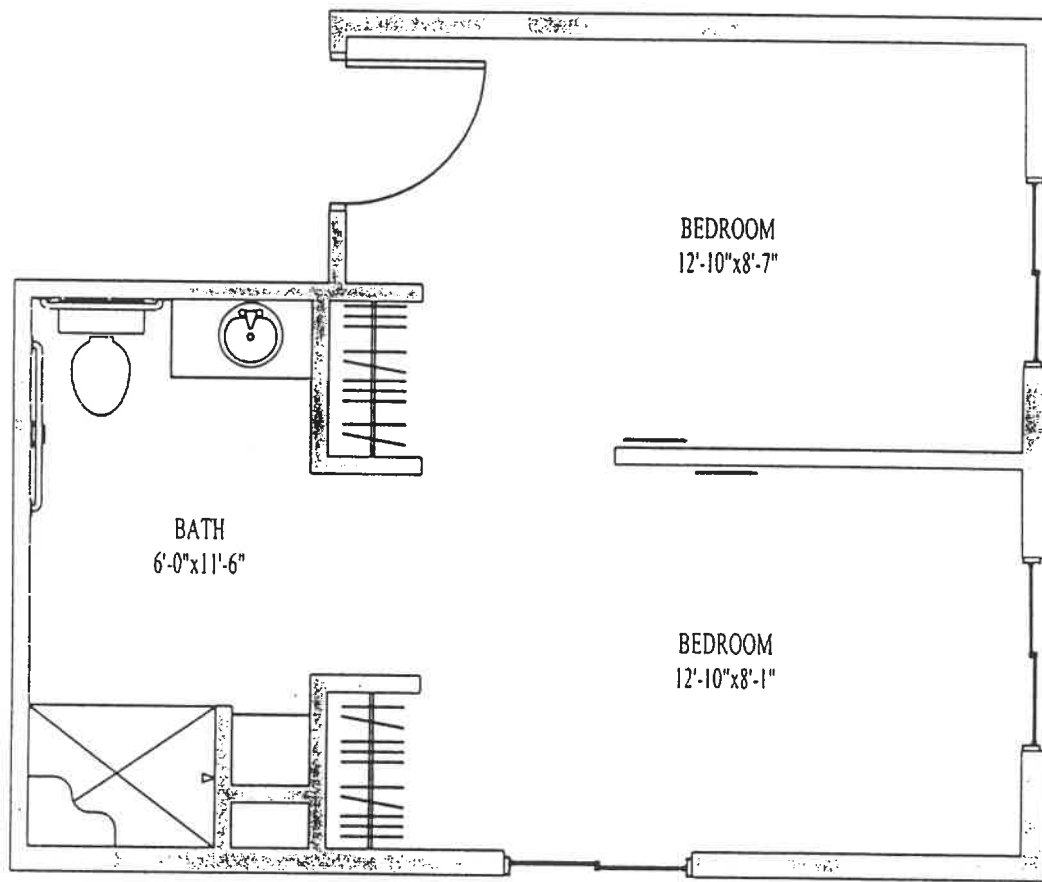

1 BEDROOM STUDIO

225 sq. ft.

2 BEDROOM STUDIO

324 sq. ft.

1 BEDROOM

CREATIVE RESOURCES, INC. - NEW ASSISTED LIVING FACILITY

JERSEY RIDGE PLACE

DAVENPORT, IOWA

SCALE: 1/4"=1'-0"

OPN
ARCHITECTS
INCORPORATED

1 BEDROOM DELUXE

625 sq. ft.

2 BEDROOM

625 sq. ft.