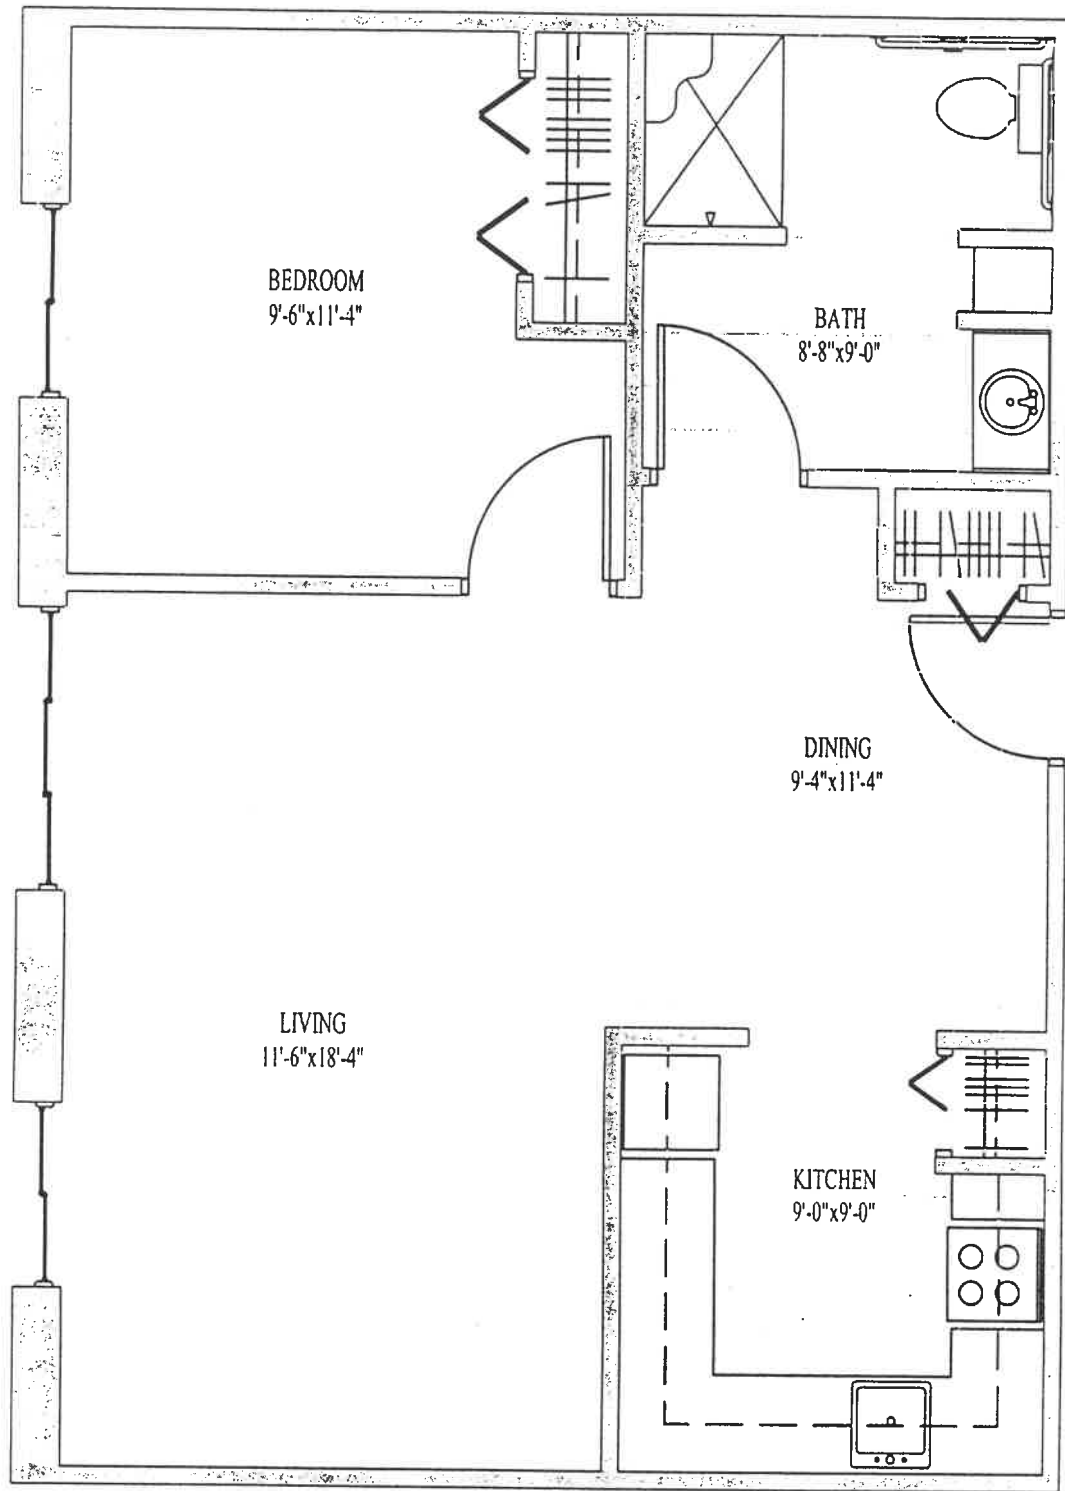

1 BEDROOM STUDIO

225 sq. ft.

2 BEDROOM STUDIO

324 sq. ft.

1 BEDROOM

CREATIVE RESOURCES, INC. - NEW ASSISTED LIVING FACILITY

JERSEY RIDGE PLACE

DAVENPORT, IOWA

SCALE: 1/4"=1'-0"

OPN
ARCHITECTS
INCORPORATED

1 BEDROOM DELUXE

625 sq. ft.

2 BEDROOM

625 sq. ft.