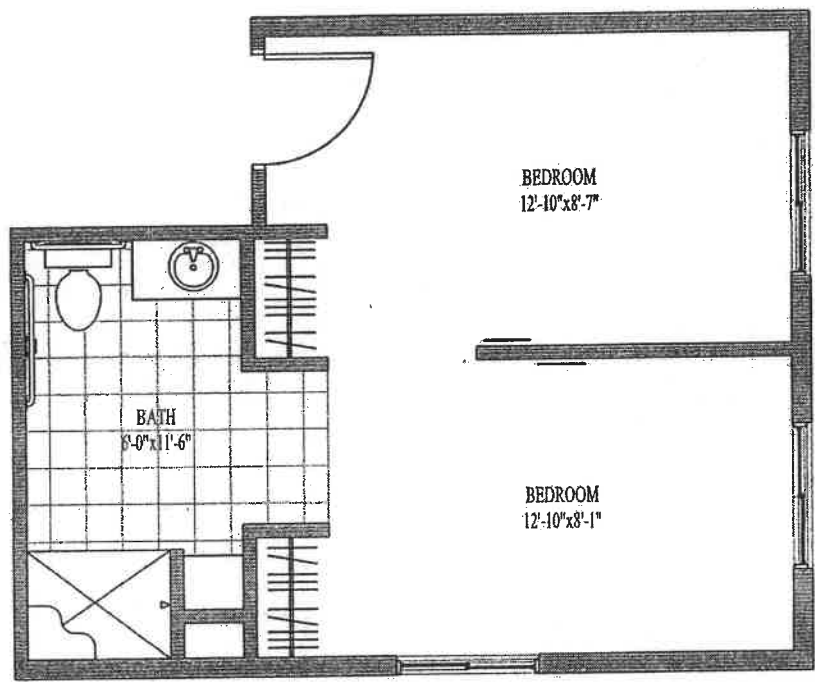

1 BEDROOM STUDIO

JERSEY RIDGE PLACE
DAVENPORT, IOWA
SCALE: 1/4"=1'-0"

2 BEDROOM STUDIO

JERSEY RIDGE PLACE

DAVENPORT, IOWA

SCALE: 1/4"=1'-0"

1 BEDROOM

ASSISTED LIVING
JERSEY RIDGE PLACE
DAVENPORT, IOWA
SCALE: 1/4"=1'-0"

1 BEDROOM DELUXE

JERSEY RIDGE PLACE
DAVENPORT, IOWA
SCALE: 1/4"=1'-0"

ROOM 101

1 BEDROOM DELUXE

CREATIVE RESOURCES, INC. - NEW ASSISTED LIVING FACILITY

JERSEY RIDGE PLACE

DAVENPORT, IOWA

SCALE: 1/4"=1'-0"

1 BEDROOM DELUXE

ASSISTED LIVING
JERSEY RIDGE PLACE
DAVENPORT, IOWA
SCALE: 1/4"=1'-0"

2 BEDROOM

625 sq. ft.