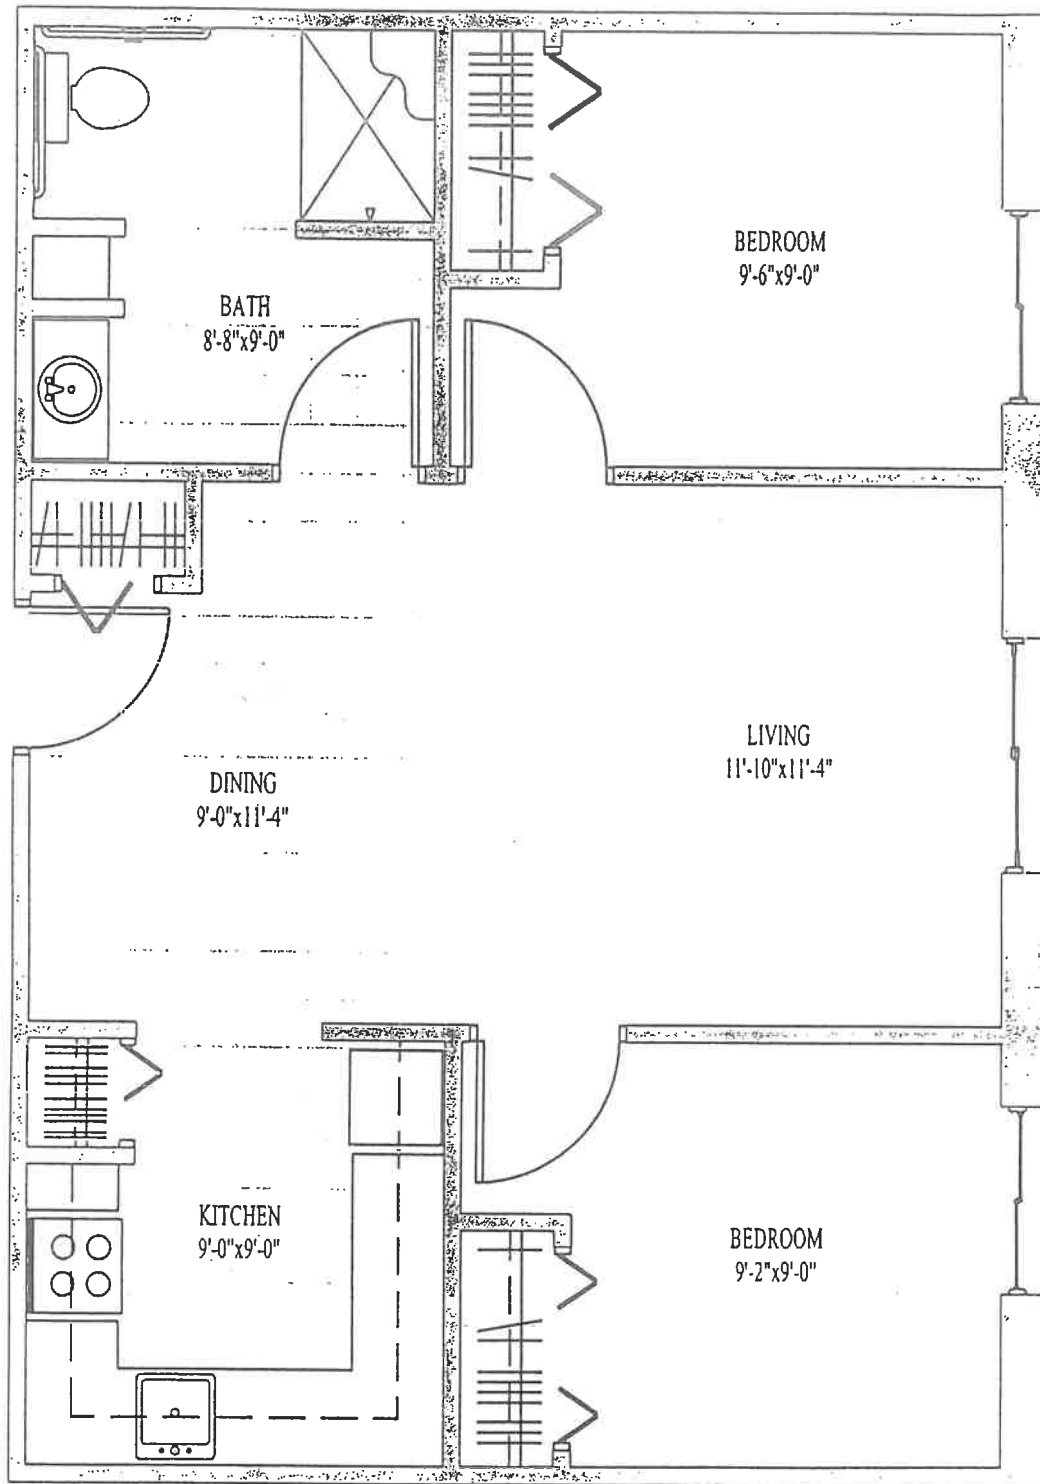

1 BEDROOM STUDIO

JERSEY RIDGE PLACE
DAVENPORT, IOWA
SCALE: 1/4"=1'-0"

2 BEDROOM STUDIO

JERSEY RIDGE PLACE

DAVENPORT, IOWA

SCALE: 1/4"=1'-0"

1 BEDROOM

ASSISTED LIVING
JERSEY RIDGE PLACE
DAVENPORT, IOWA
SCALE: 1/4"=1'-0"

1 BEDROOM DELUXE

JERSEY RIDGE PLACE
DAVENPORT, IOWA
SCALE: 1/4"=1'-0"

ROOM 101

1 BEDROOM DELUXE

CREATIVE RESOURCES, INC. - NEW ASSISTED LIVING FACILITY

JERSEY RIDGE PLACE

DAVENPORT, IOWA

SCALE: 1/4"=1'-0"

1 BEDROOM DELUXE

ASSISTED LIVING
JERSEY RIDGE PLACE
DAVENPORT, IOWA
SCALE: 1/4"=1'-0"

2 BEDROOM

625 sq. ft.