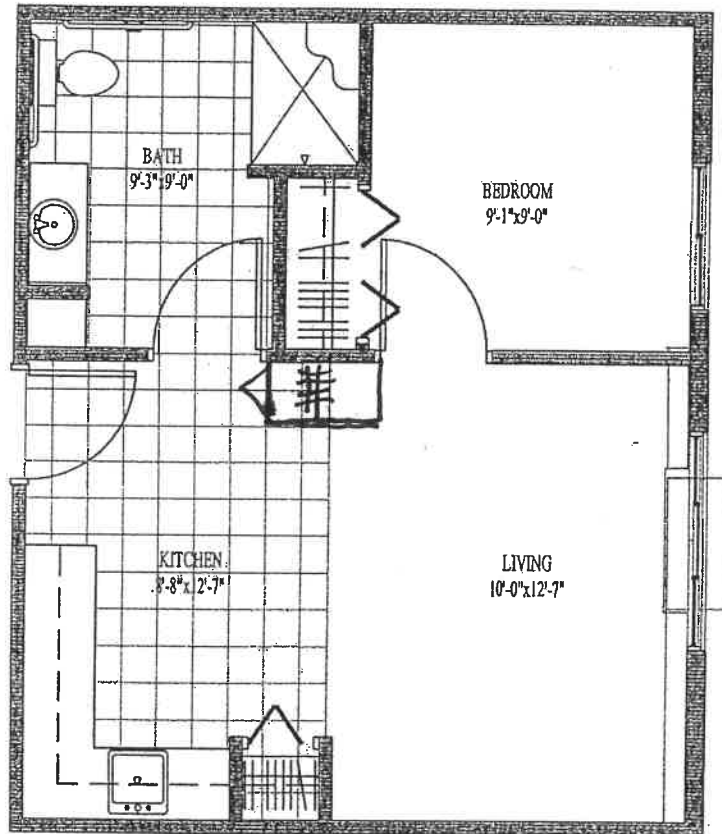

1 BEDROOM STUDIO

JERSEY RIDGE PLACE
DAVENPORT, IOWA
SCALE: 1/4"=1'-0"

2 BEDROOM STUDIO

JERSEY RIDGE PLACE

DAVENPORT, IOWA

SCALE: 1/4"=1'-0"

1 BEDROOM

ASSISTED LIVING
JERSEY RIDGE PLACE
DAVENPORT, IOWA
SCALE: 1/4"=1'-0"

1 BEDROOM DELUXE

JERSEY RIDGE PLACE
DAVENPORT, IOWA
SCALE: 1/4"=1'-0"

ROOM 101

1 BEDROOM DELUXE

CREATIVE RESOURCES, INC. - NEW ASSISTED LIVING FACILITY

JERSEY RIDGE PLACE

DAVENPORT, IOWA

SCALE: 1/4"=1'-0"

1 BEDROOM DELUXE

ASSISTED LIVING
JERSEY RIDGE PLACE
DAVENPORT, IOWA
SCALE: 1/4"=1'-0"

2 BEDROOM

625 sq. ft.