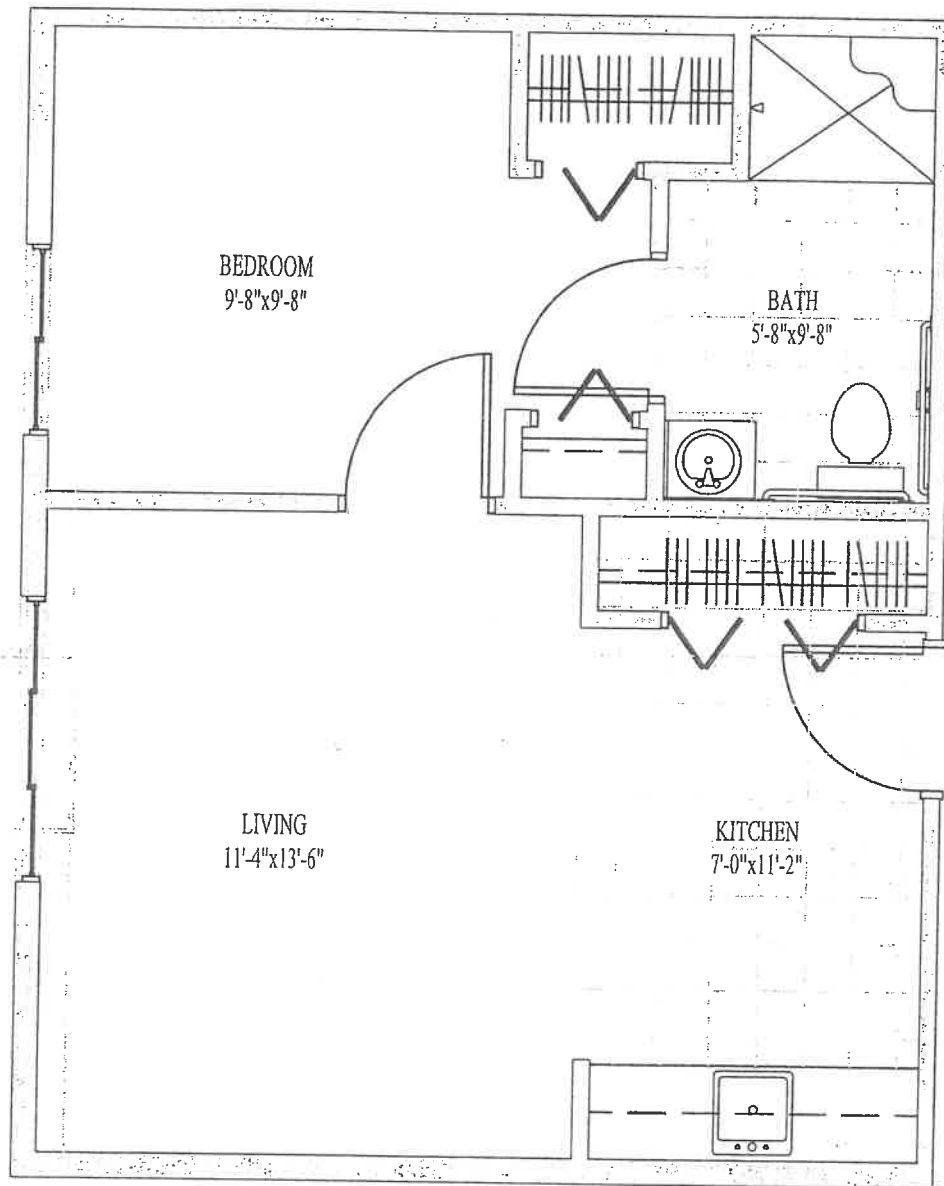

1 BEDROOM STUDIO

JERSEY RIDGE PLACE
DAVENPORT, IOWA
SCALE: 1/4"=1'-0"

2 BEDROOM STUDIO

JERSEY RIDGE PLACE

DAVENPORT, IOWA

SCALE: 1/4"=1'-0"

1 BEDROOM

ASSISTED LIVING
JERSEY RIDGE PLACE
DAVENPORT, IOWA
SCALE: 1/4"=1'-0"

1 BEDROOM DELUXE

JERSEY RIDGE PLACE
DAVENPORT, IOWA
SCALE: 1/4"=1'-0"

ROOM 101

1 BEDROOM DELUXE

CREATIVE RESOURCES, INC. - NEW ASSISTED LIVING FACILITY

JERSEY RIDGE PLACE

DAVENPORT, IOWA

SCALE: 1/4"=1'-0"

1 BEDROOM DELUXE

ASSISTED LIVING
JERSEY RIDGE PLACE
DAVENPORT, IOWA
SCALE: 1/4"=1'-0"

2 BEDROOM

625 sq. ft.