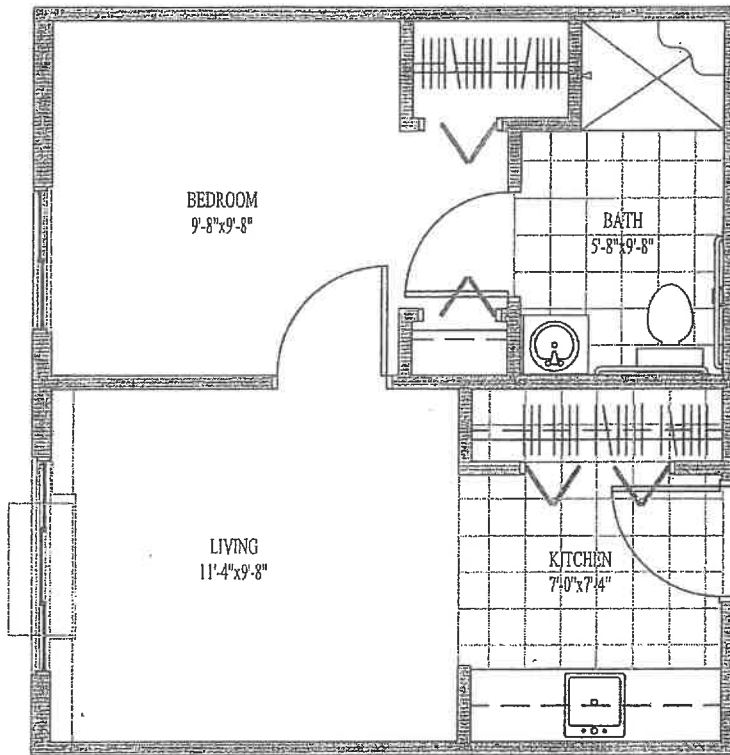

1 BEDROOM STUDIO

JERSEY RIDGE PLACE
DAVENPORT, IOWA
SCALE: 1/4"=1'-0"

2 BEDROOM STUDIO

JERSEY RIDGE PLACE

DAVENPORT, IOWA

SCALE: 1/4"=1'-0"

1 BEDROOM

ASSISTED LIVING
JERSEY RIDGE PLACE
DAVENPORT, IOWA
SCALE: 1/4"=1'-0"

1 BEDROOM DELUXE

JERSEY RIDGE PLACE
DAVENPORT, IOWA
SCALE: 1/4"=1'-0"

ROOM 101

1 BEDROOM DELUXE

CREATIVE RESOURCES, INC. - NEW ASSISTED LIVING FACILITY

JERSEY RIDGE PLACE

DAVENPORT, IOWA

SCALE: 1/4"=1'-0"

1 BEDROOM DELUXE

ASSISTED LIVING
JERSEY RIDGE PLACE
DAVENPORT, IOWA
SCALE: 1/4"=1'-0"

2 BEDROOM

625 sq. ft.