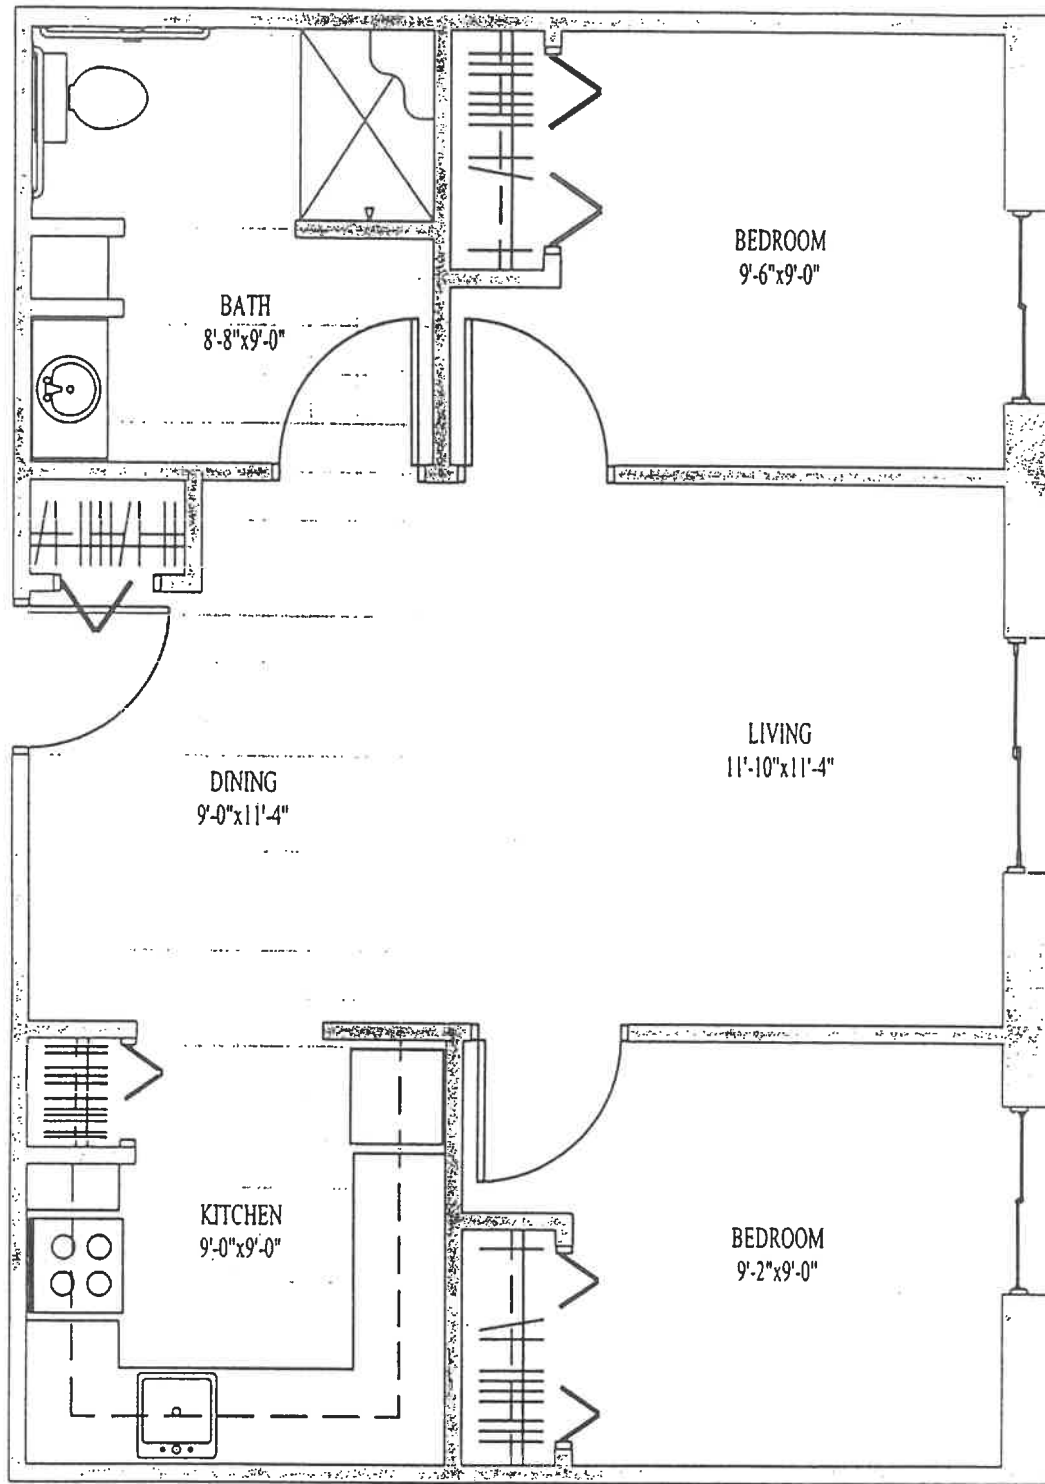

1 BEDROOM STUDIO

225 sq. ft.

2 BEDROOM STUDIO

324 sq. ft.

1 BEDROOM

CREATIVE RESOURCES, INC. - NEW ASSISTED LIVING FACILITY

JERSEY RIDGE PLACE

DAVENPORT, IOWA

SCALE: 1/4"=1'-0"

OPN
ARCHITECTS
INCORPORATED

1 BEDROOM DELUXE

625 sq. ft.

2 BEDROOM

625 sq. ft.